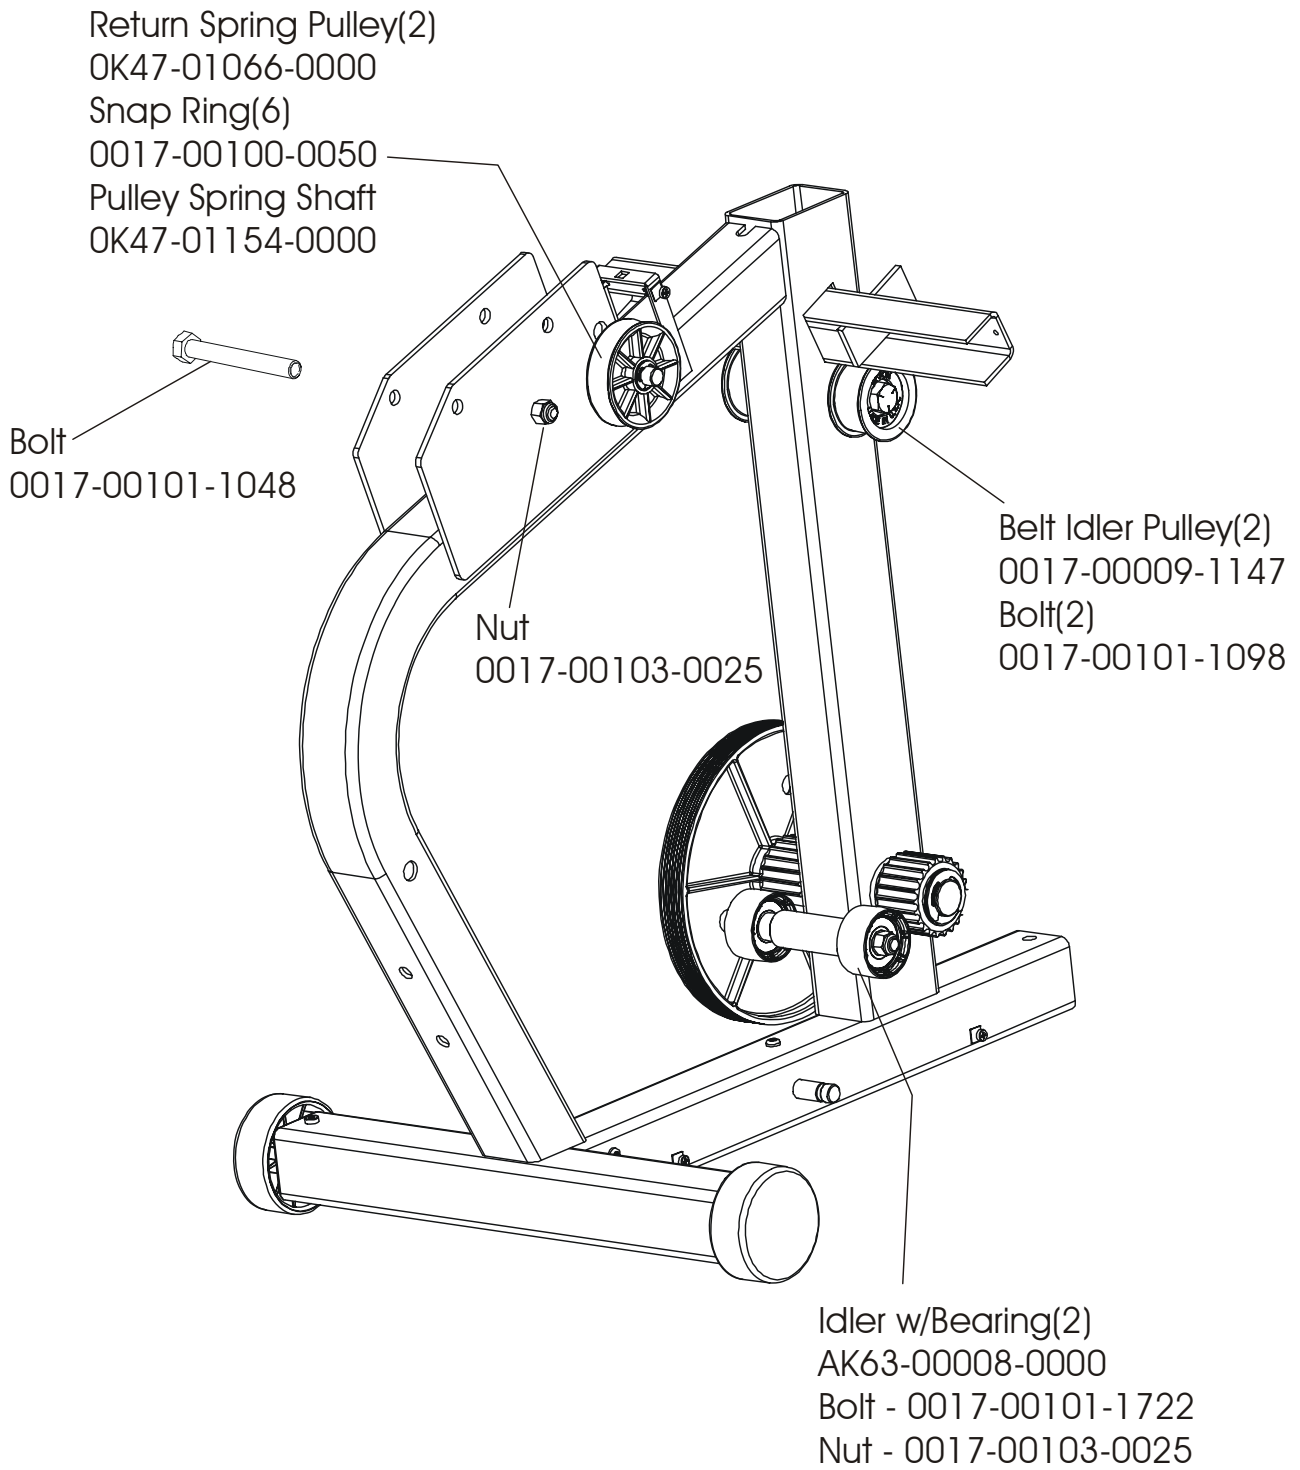

LifeFitness

ARCTIC SILVER 93S Stairclimber

Customer Support Services
PARTS MANUAL rev. 11/11/05

ARCTIC SILVER 93SW
REFERENCES

93S-0XXX-02
S/N ACD100000 and UP

OPERATION MANUAL	M051-00K47-A033
SERVICE NETWORK KIT	GK63-00002-0003
HARDWARE BAG	AK47-00106-0000
TOUCH UP PAINT: SPRAY CAN .5 OZ BOTTLE W/APPLICATOR .33 OZ PEN	0017-00008-0204 0017-00008-0205 0017-00008-0206
SERVICE MANUAL	M051-00K47-A013

93S-0XXX-02
S/N ACD100000 and UP

ARCTIC SILVER 93S
Clutch/Shaft/Pulley Assembly

93S-0XXX-02
S/N ACD100000 and UP

ARCTIC SILVER 93S
Left Clutch Assembly

93S-0XXX-02
S/N ACD100000 and UP

ARCTIC SILVER 93S
Crossover Pulley Assembly

93S-0XXX-02
S/N ACD100000 and UP

ARCTIC SILVER 93S
Alternator Assembly

93S-0XXX-02
S/N ACD100000 and UP

ARCTIC SILVER 93S
Guide Rollers

93S-0XXX-02
S/N ACD100000 and UP

ARCTIC SILVER 93S
Power Control Board & Resistor