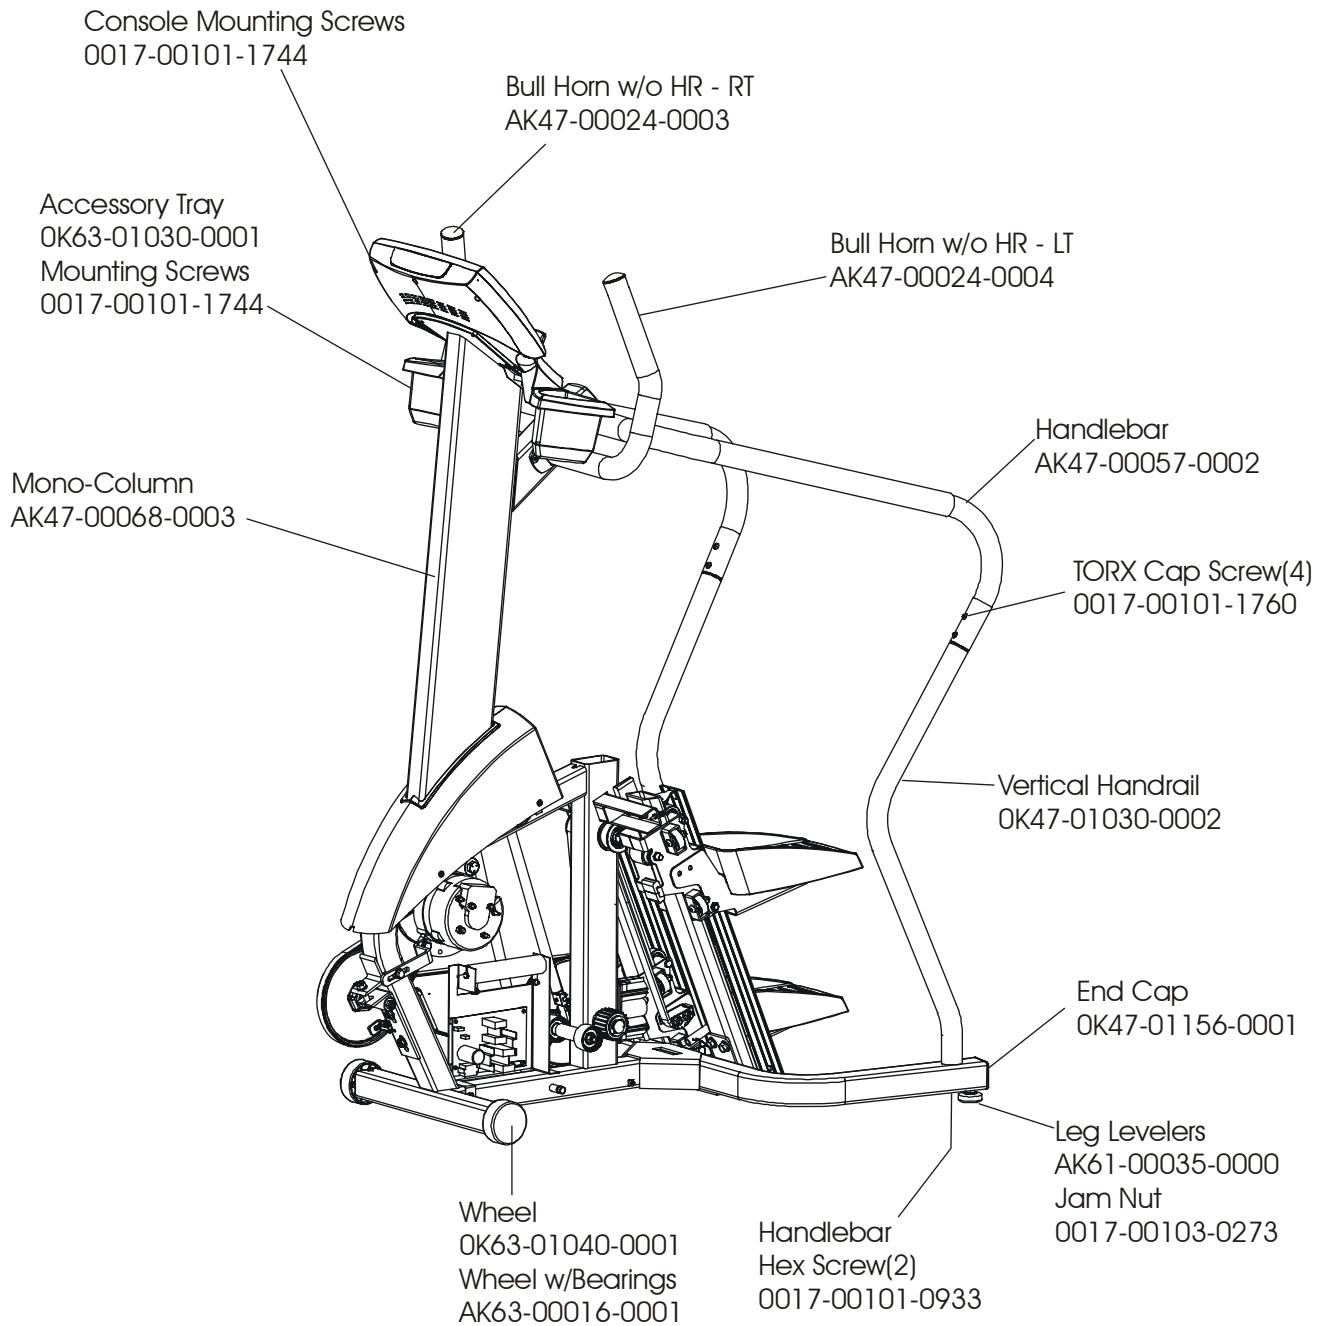

ARCTIC SILVER 93S

Frame Components

93S-0XXX-02

S/N ACD100000 and UP