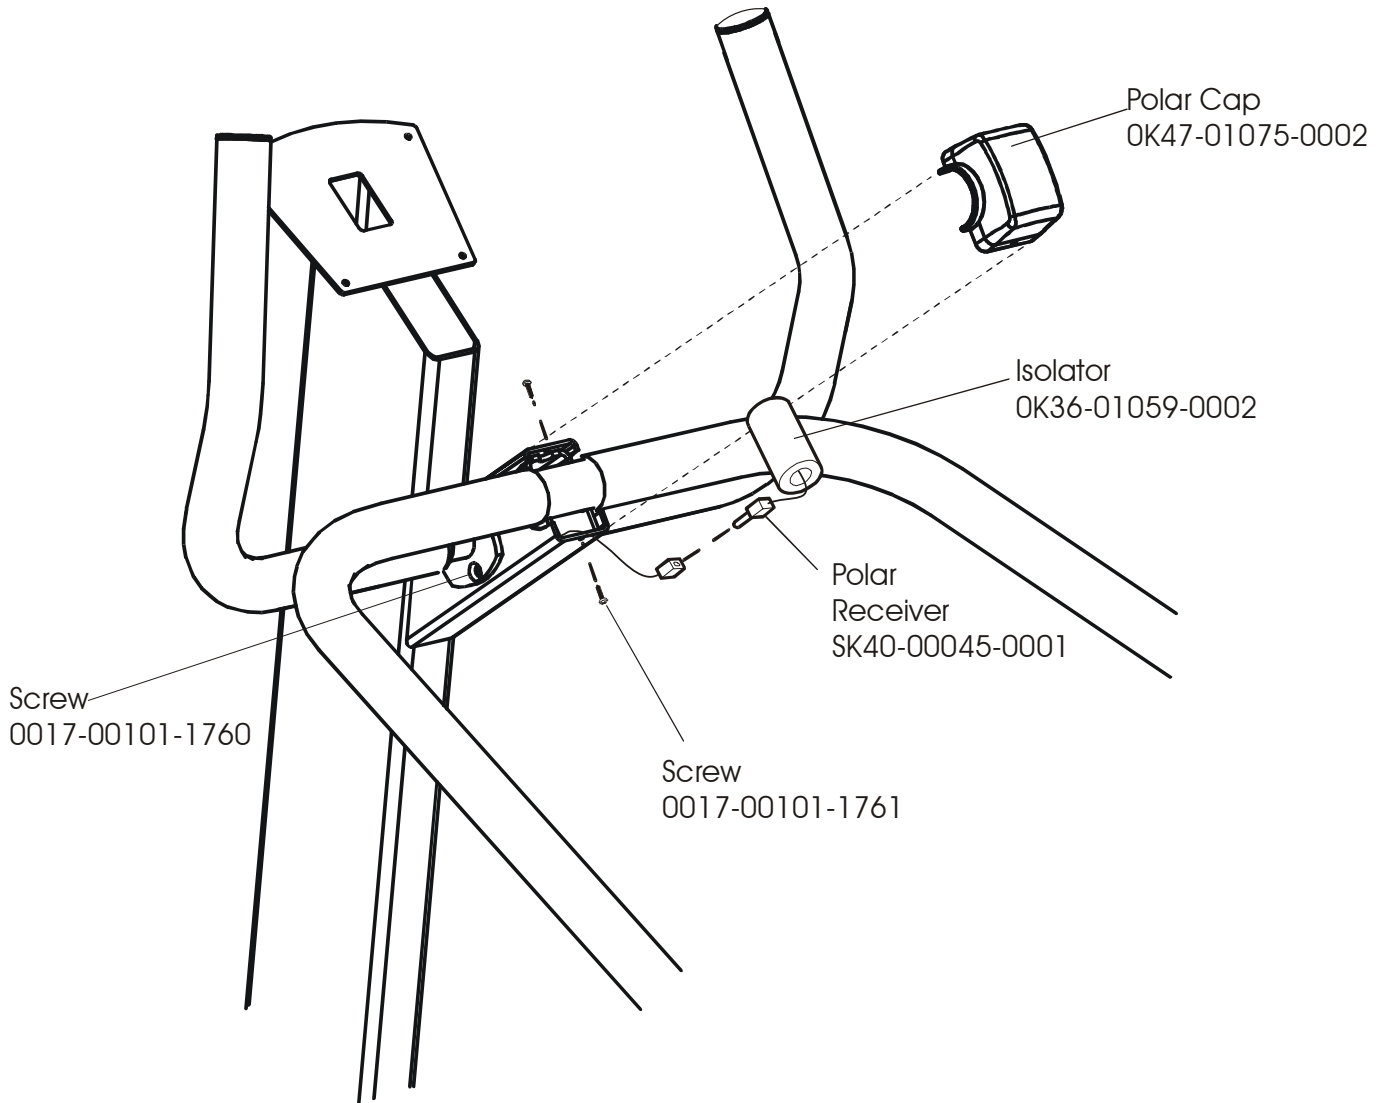

93S-0XXX-02
S/N ACD100000 and UP

ARCTIC SILVER 93S
Clutch/Shaft/Pulley Assembly

93S-0XXX-02
S/N ACD100000 and UP

ARCTIC SILVER 93S
Left Clutch Assembly

93S-0XXX-02
S/N ACD100000 and UP

ARCTIC SILVER 93S
Crossover Pulley Assembly

93S-0XXX-02
S/N ACD100000 and UP

ARCTIC SILVER 93S
Alternator Assembly

93S-0XXX-02
S/N ACD100000 and UP

ARCTIC SILVER 93S
Guide Rollers

93S-0XXX-02
S/N ACD100000 and UP

ARCTIC SILVER 93S
Power Control Board & Resistor

93S-0XXX-02
S/N ACD10000 and UP

ARCTIC SILVER 93S
Polar Receiver Assembly

93S-0XXX-02
S/N ACD100000 and UP

ARCTIC SILVER 93S

Cables

93S-0XXX-02
S/N ACD10000 and UP

Description	Part Number
Domestic 120/60 Battery Charge w/Cord	118E-00001-0165
Universal Battery Charger w/o Line Cord	118E-00001-0166
Line Cord 220V/60Hz	0017-00003-0704
Line Cord 100V/50Hz	
Line Cord 240+	0017-00003-0918
Line Cord 220V/50Hz	0017-00003-0691
Line Cord 200V/50Hz	
Line Cord 230V/50Hz	
Line Cord 230V/50Hz	