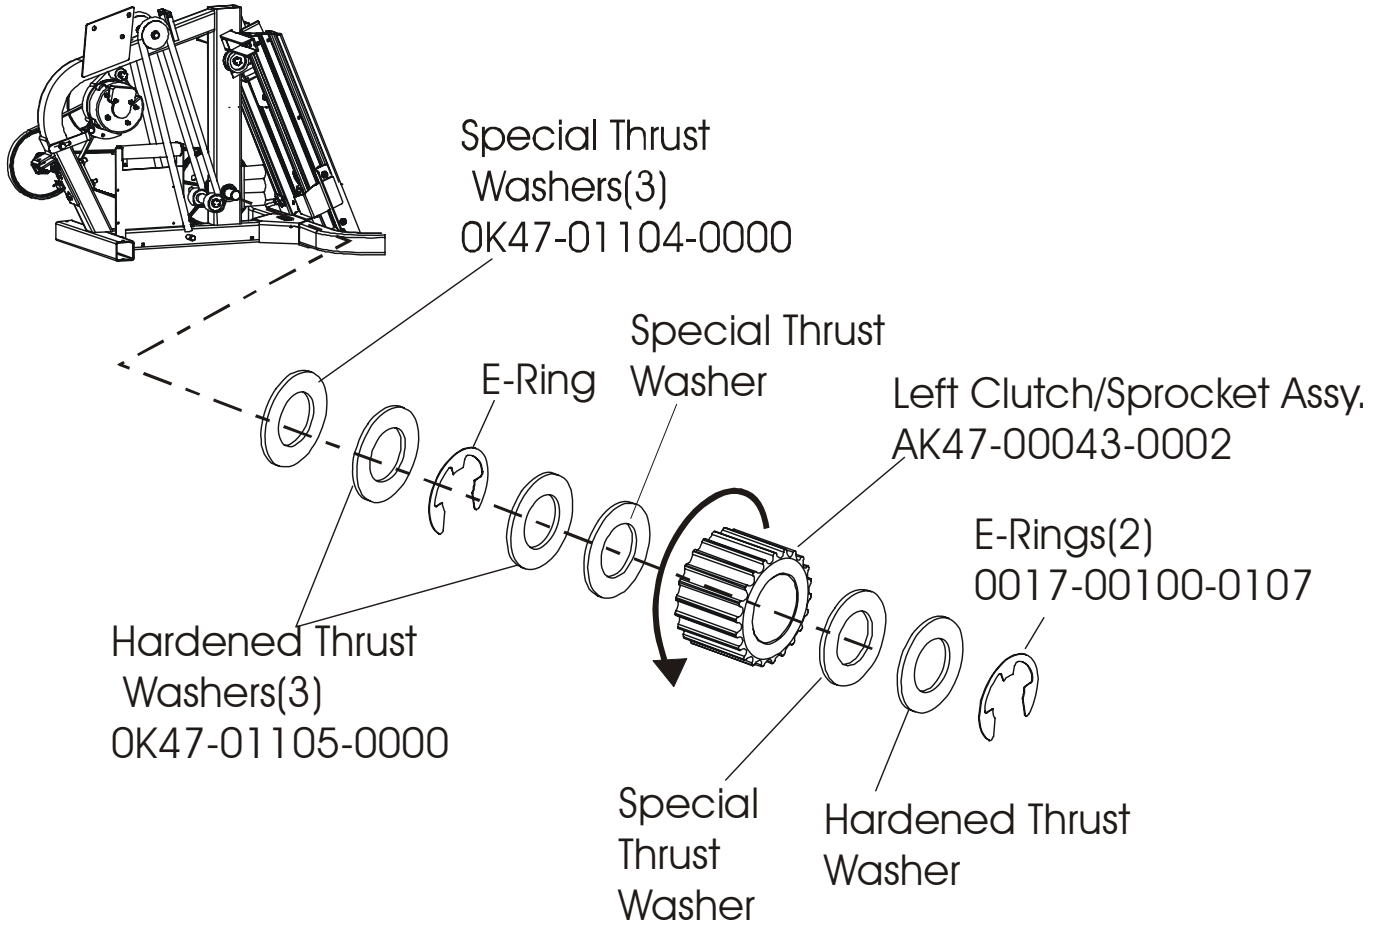

93S-0XXX-02
S/N ACD100000 and UP

ARCTIC SILVER 93S
Clutch/Shaft/Pulley Assembly

93S-0XXX-02
S/N ACD100000 and UP

ARCTIC SILVER 93S
Left Clutch Assembly

93S-0XXX-02
S/N ACD100000 and UP

ARCTIC SILVER 93S
Crossover Pulley Assembly