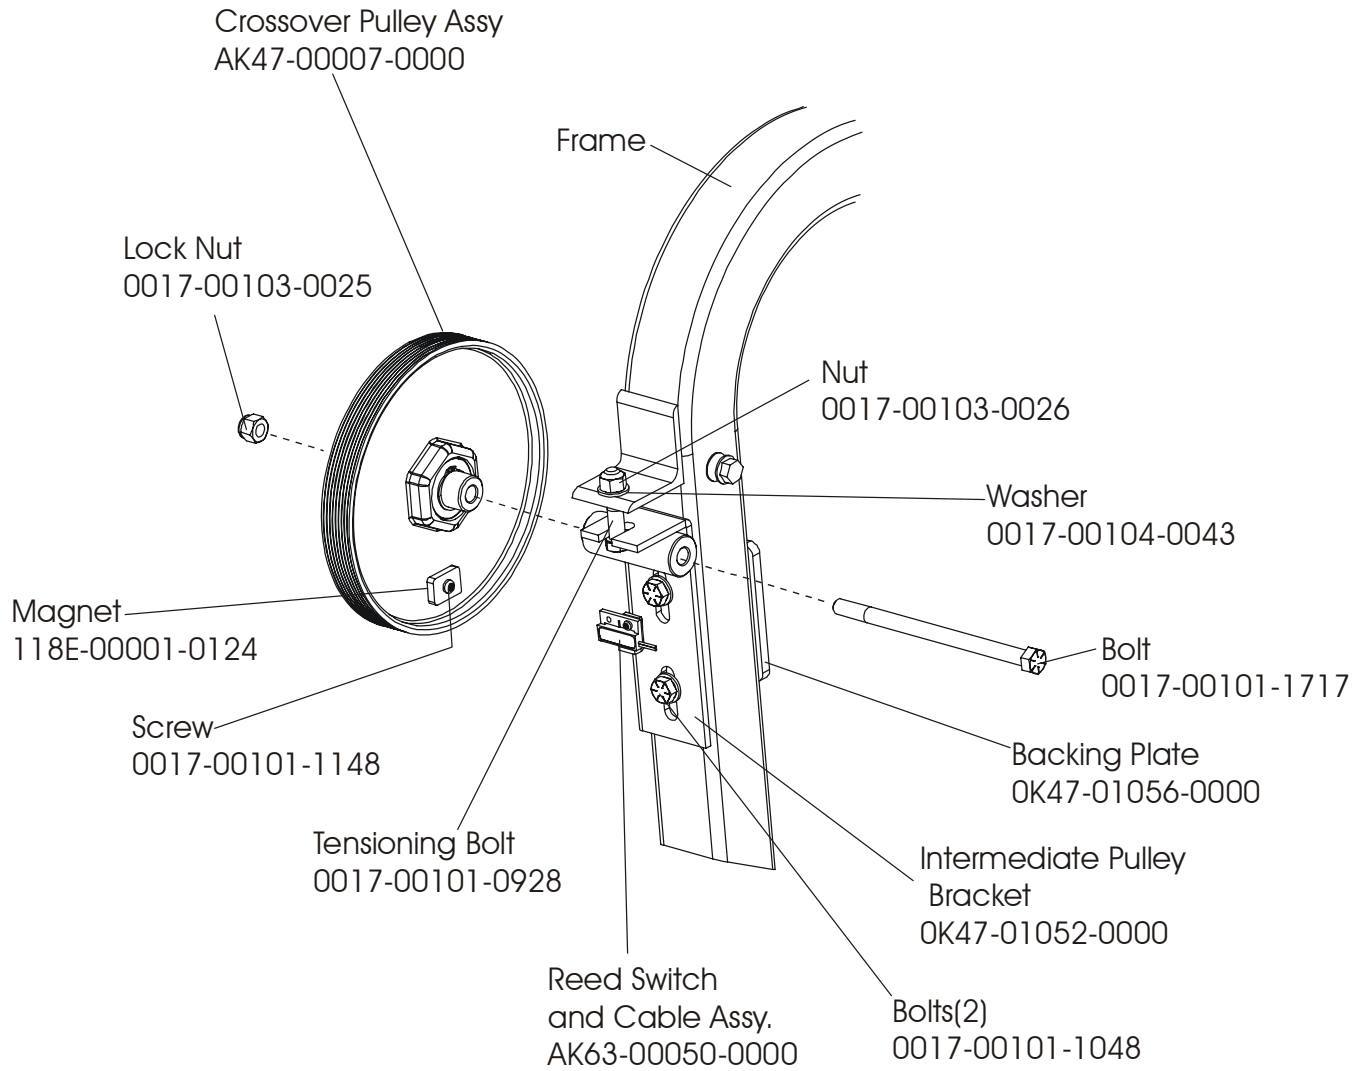

ARCTIC SILVER 93S
Crossover Pulley Assembly

93S-0XXX-02
S/N ACD100000 and UP