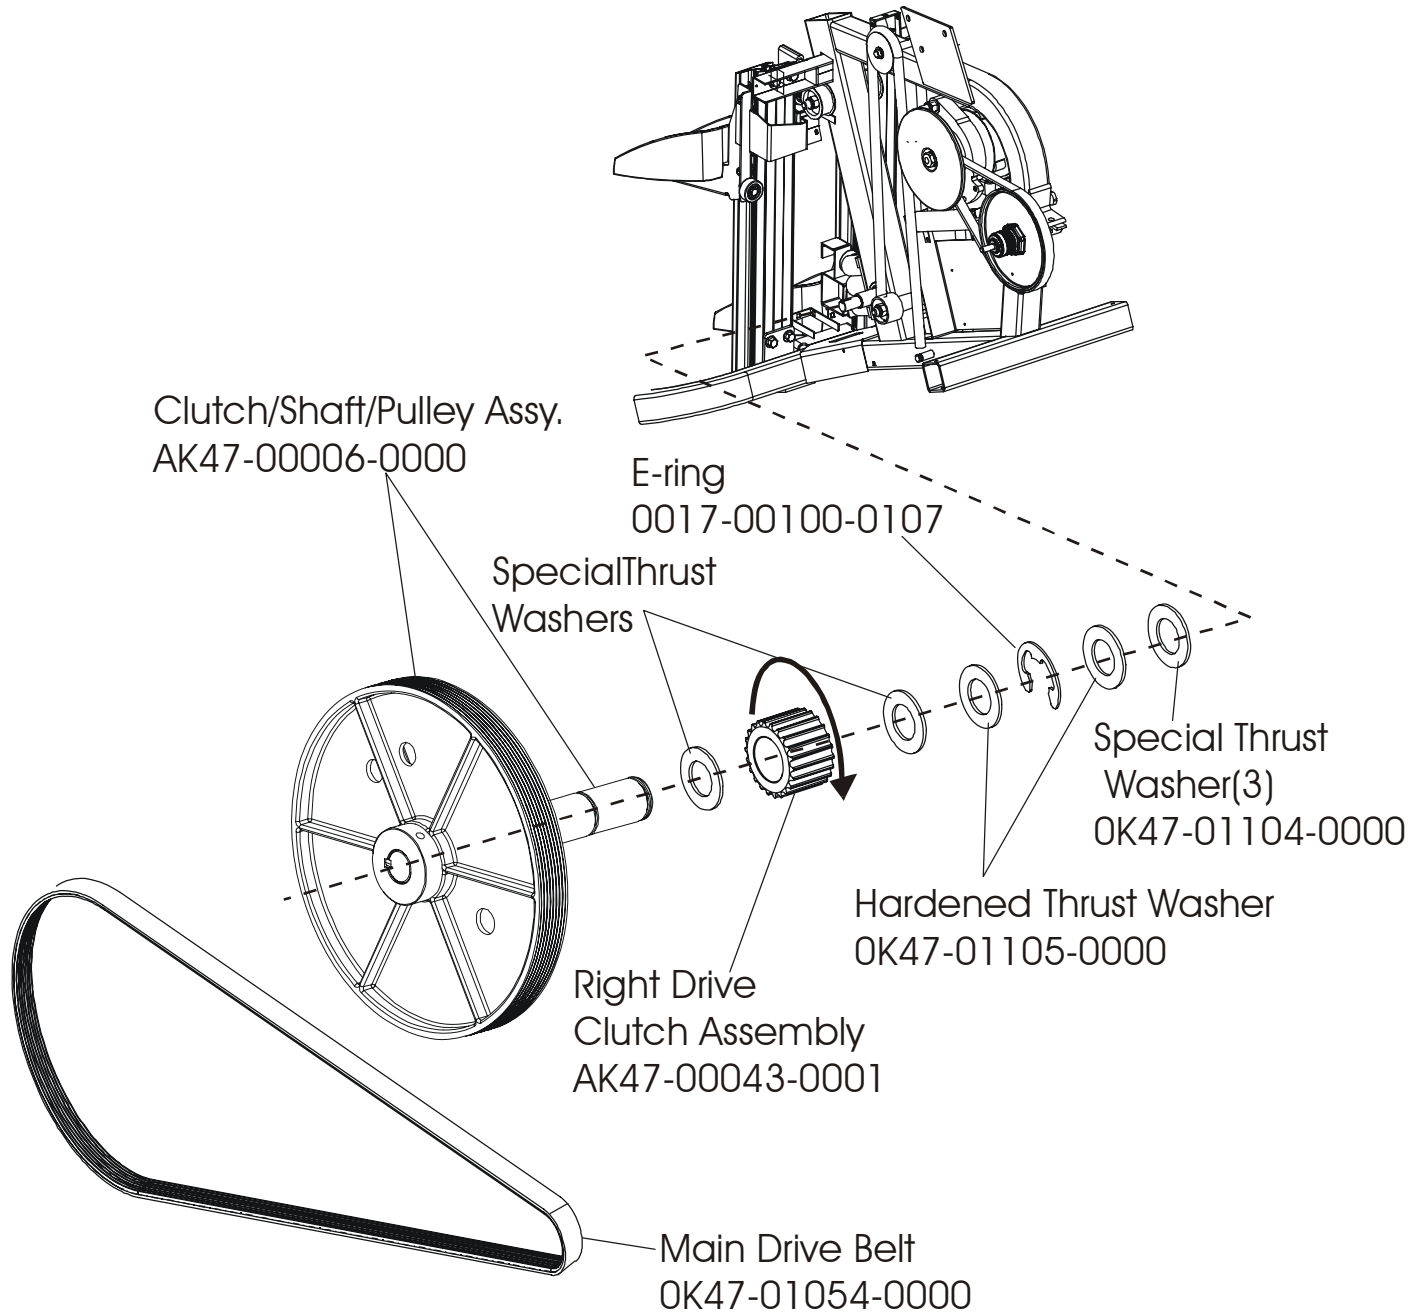

ARCTIC SILVER 93S

Frame Components

93S-0XXX-02

S/N ACD100000 and UP

ARCTIC SILVER 93S
Shrouds and Pedal Tube

93S-0XXX-02
S/N ACD100000 and UP

ARCTIC SILVER 93S

Pedal Assembly

93S-0XXX-02
S/N ACD100000 and UP

ARCTIC SILVER 93S
Clutch/Shaft/Pulley Assembly

93S-0XXX-02
S/N ACD100000 and UP

ARCTIC SILVER 93S
Left Clutch Assembly

93S-0XXX-02
S/N ACD100000 and UP

ARCTIC SILVER 93S
Crossover Pulley Assembly