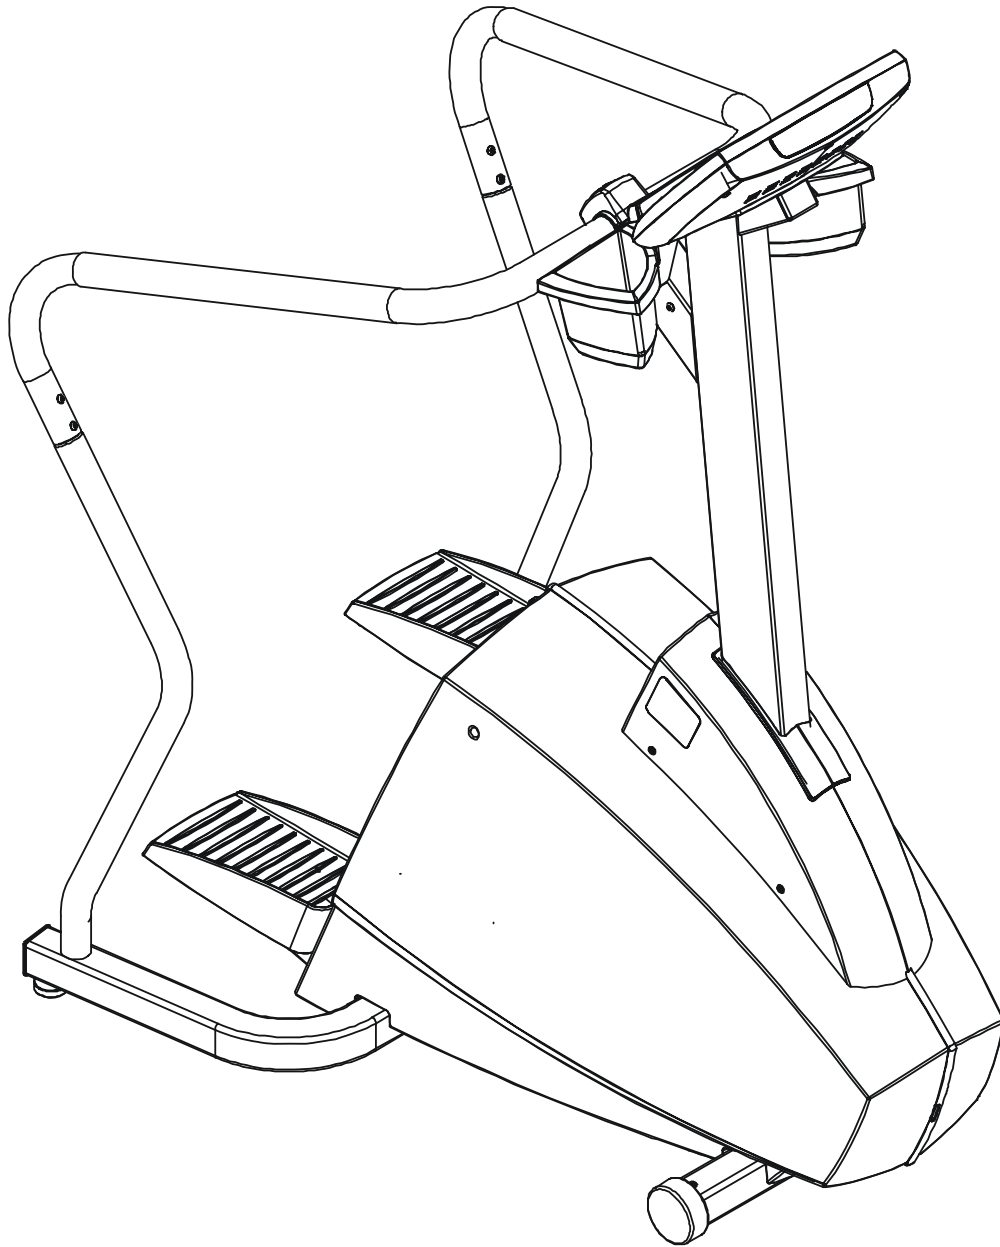

LifeFitness

ARCTIC SILVER 93S Stairclimber

Customer Support Services
PARTS MANUAL rev. 11/11/05

ARCTIC SILVER 93SW
REFERENCES

93S-0XXX-02
S/N ACD100000 and UP

OPERATION MANUAL	M051-00K47-A033
SERVICE NETWORK KIT	GK63-00002-0003
HARDWARE BAG	AK47-00106-0000
TOUCH UP PAINT: SPRAY CAN .5 OZ BOTTLE W/APPLICATOR .33 OZ PEN	0017-00008-0204 0017-00008-0205 0017-00008-0206
SERVICE MANUAL	M051-00K47-A013

	Page
CONSOLE COMPONENTS	4
FRAME COMPONENTS.....	5
SHROUDS AND PEDAL TUBE	6
PEDAL ASSEMBLY.....	7
CLUTCH,SHAFT/PULLEY ASSEMBLY	8
LEFT CLUTCH ASSEMBLY	9
CROSSOVER PULLEY ASSEMBLY	10
ALTERNATOR ASSEMBLY.....	11
GUIDE ROLLERS	12
POWER CONTROL BOARD & RESISTORS	13
POLAR RECEIVER CAP	14
CABLES.....	15

93S-0XXX-02
S/N ACD100000 and UP

ARCTIC SILVER 93S
Clutch/Shaft/Pulley Assembly

93S-0XXX-02
S/N ACD100000 and UP

ARCTIC SILVER 93S
Left Clutch Assembly

93S-0XXX-02
S/N ACD100000 and UP

ARCTIC SILVER 93S
Crossover Pulley Assembly