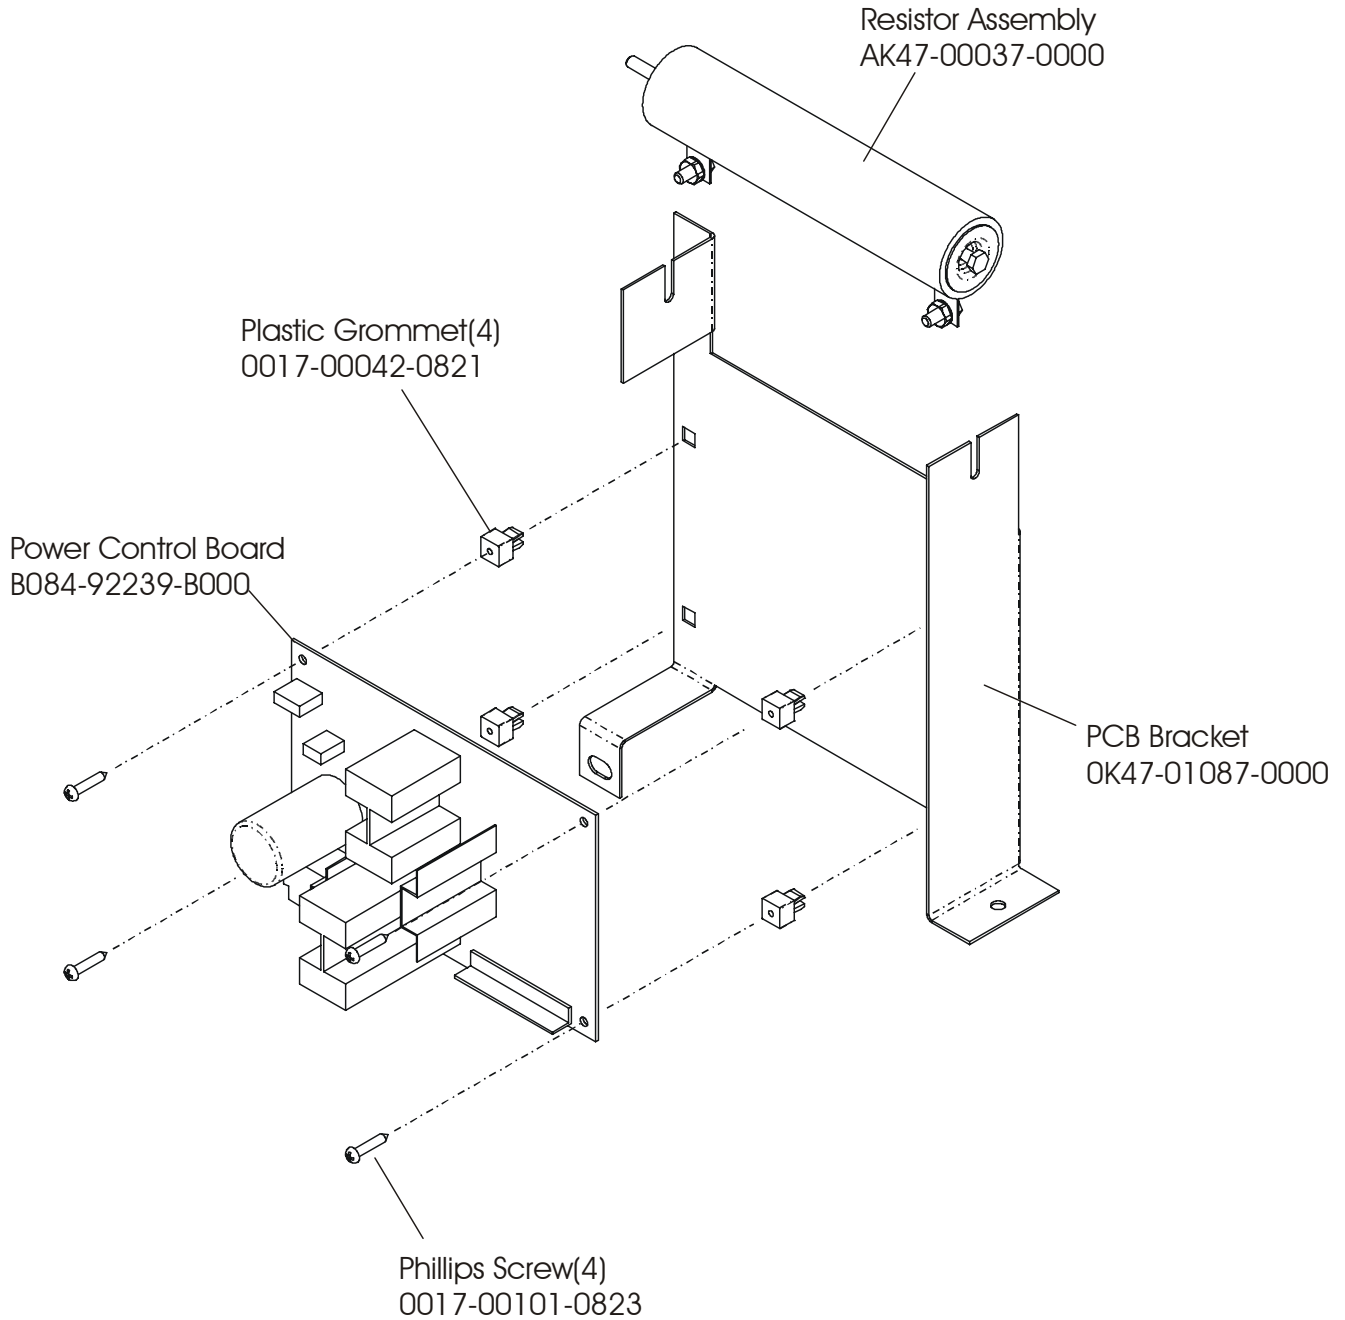

LifeFitness

ARCTIC SILVER 93S Stairclimber

Customer Support Services
PARTS MANUAL rev. 11/11/05

ARCTIC SILVER 93SW
REFERENCES

93S-0XXX-02
S/N ACD100000 and UP

OPERATION MANUAL	M051-00K47-A033
SERVICE NETWORK KIT	GK63-00002-0003
HARDWARE BAG	AK47-00106-0000
TOUCH UP PAINT: SPRAY CAN .5 OZ BOTTLE W/APPLICATOR .33 OZ PEN	0017-00008-0204 0017-00008-0205 0017-00008-0206
SERVICE MANUAL	M051-00K47-A013

93S-0XXX-02
S/N ACD100000 and UP

ARCTIC SILVER 93S
Alternator Assembly

93S-0XXX-02
S/N ACD100000 and UP

ARCTIC SILVER 93S
Guide Rollers

93S-0XXX-02
S/N ACD100000 and UP

ARCTIC SILVER 93S
Power Control Board & Resistor

93S-0XXX-02
S/N ACD10000 and UP

ARCTIC SILVER 93S
Polar Receiver Assembly

93S-0XXX-02
S/N ACD100000 and UP

ARCTIC SILVER 93S

Cables

93S-0XXX-02
S/N ACD10000 and UP

Description	Part Number
Domestic 120/60 Battery Charge w/Cord	118E-00001-0165
Universal Battery Charger w/o Line Cord	118E-00001-0166
Line Cord 220V/60Hz	0017-00003-0704
Line Cord 100V/50Hz	
Line Cord 240+	0017-00003-0918
Line Cord 220V/50Hz	0017-00003-0691
Line Cord 200V/50Hz	
Line Cord 230V/50Hz	
Line Cord 230V/50Hz	