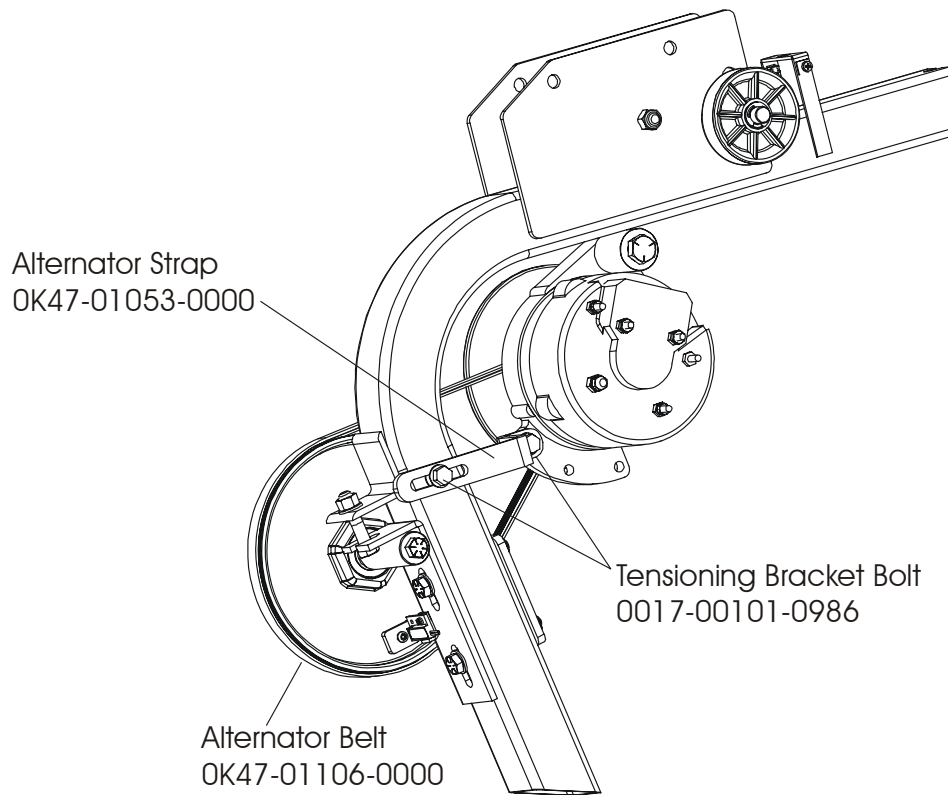

ARCTIC SILVER 93S
Alternator Assembly

93S-0XXX-02
S/N ACD100000 and UP