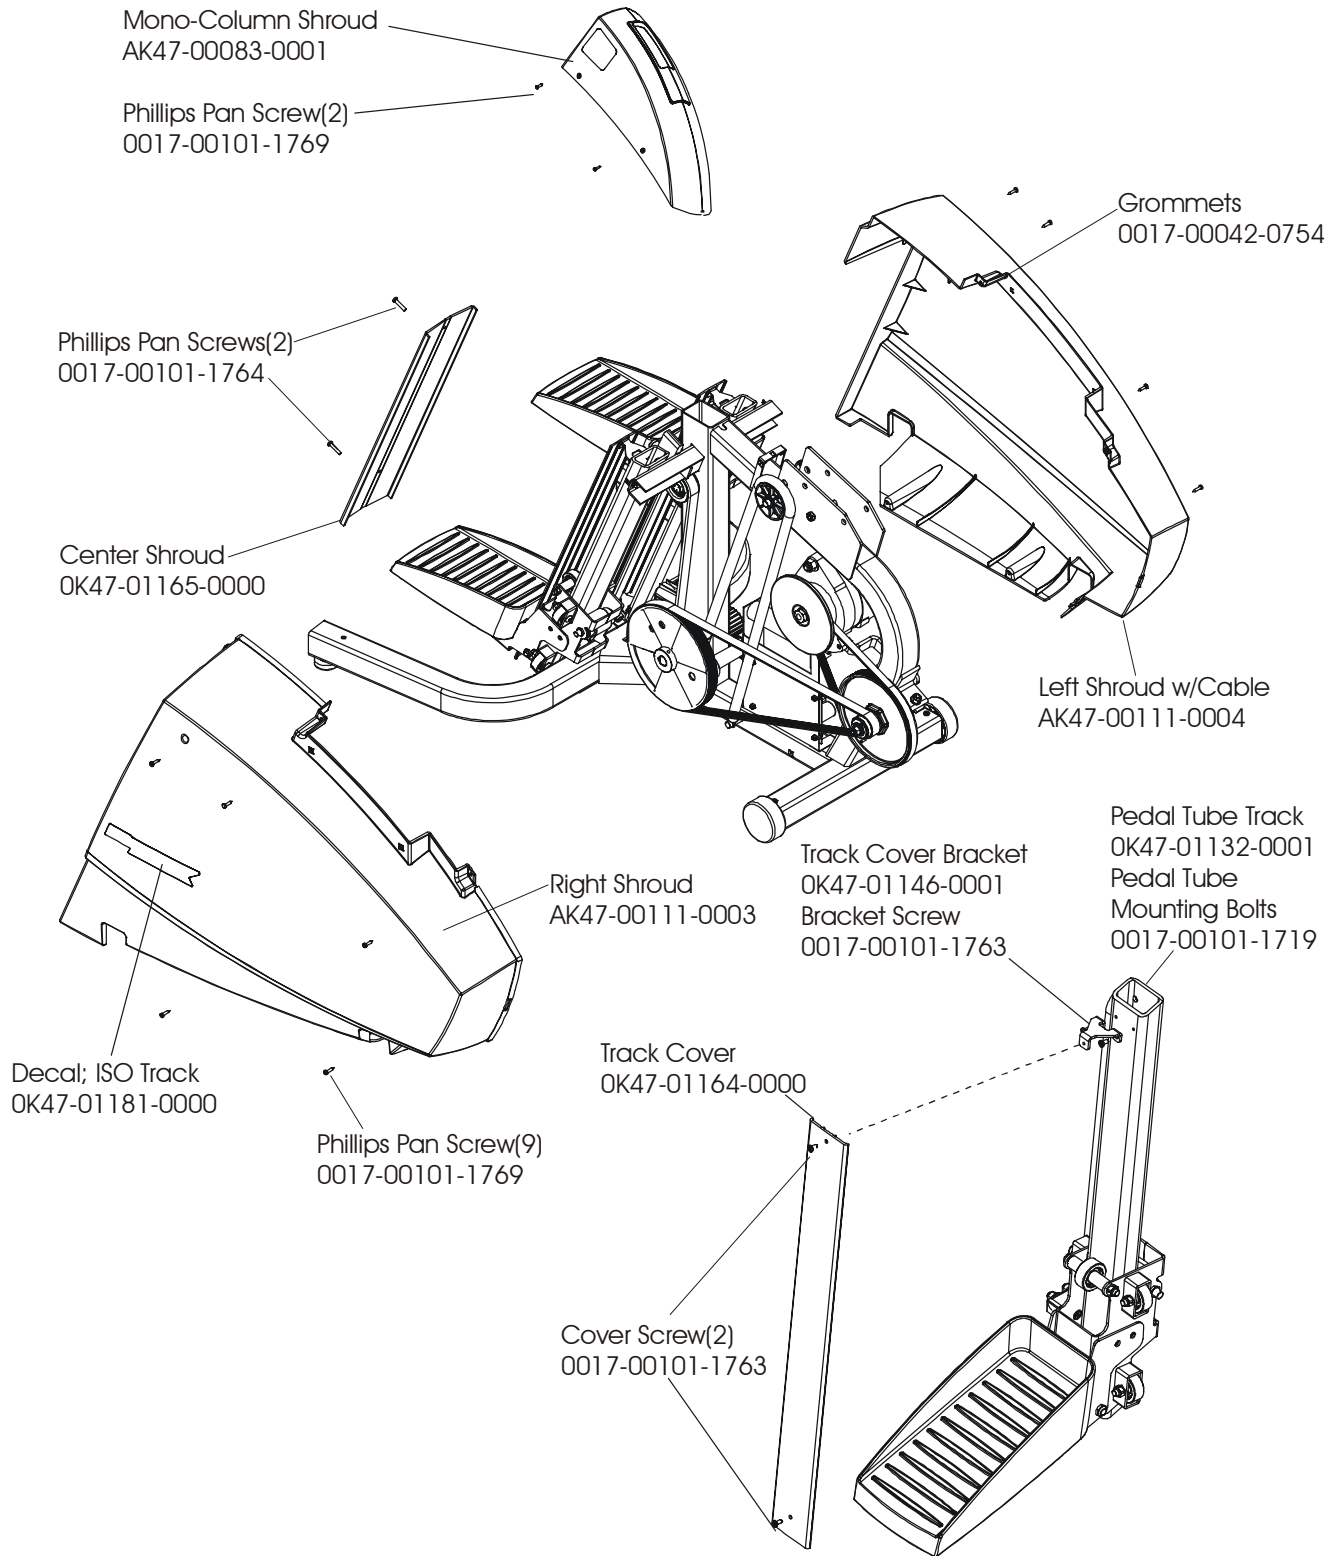

ARCTIC SILVER 93S

Frame Components

93S-0XXX-02

S/N ACD100000 and UP

ARCTIC SILVER 93S
Shrouds and Pedal Tube

93S-0XXX-02
S/N ACD100000 and UP

ARCTIC SILVER 93S

Pedal Assembly

93S-0XXX-02
S/N ACD100000 and UP

ARCTIC SILVER 93S
Clutch/Shaft/Pulley Assembly

93S-0XXX-02
S/N ACD100000 and UP

ARCTIC SILVER 93S
Left Clutch Assembly

93S-0XXX-02
S/N ACD100000 and UP

ARCTIC SILVER 93S
Crossover Pulley Assembly