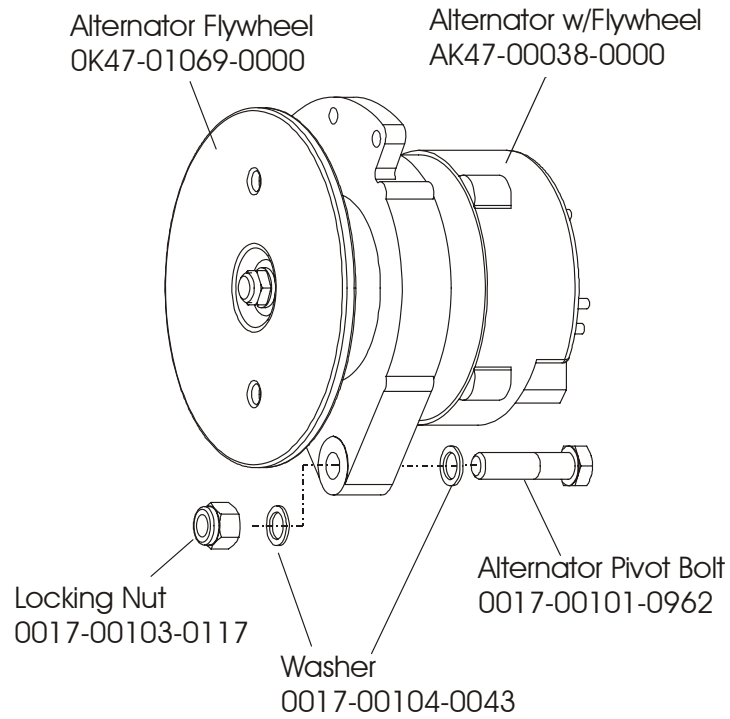

93S-0XXX-02
S/N ACD100000 and UP

ARCTIC SILVER 93S
Clutch/Shaft/Pulley Assembly

93S-0XXX-02
S/N ACD100000 and UP

ARCTIC SILVER 93S
Left Clutch Assembly

93S-0XXX-02
S/N ACD100000 and UP

ARCTIC SILVER 93S
Crossover Pulley Assembly

93S-0XXX-02
S/N ACD100000 and UP

ARCTIC SILVER 93S
Alternator Assembly

93S-0XXX-02
S/N ACD100000 and UP

ARCTIC SILVER 93S
Guide Rollers

93S-0XXX-02
S/N ACD100000 and UP

ARCTIC SILVER 93S
Power Control Board & Resistor