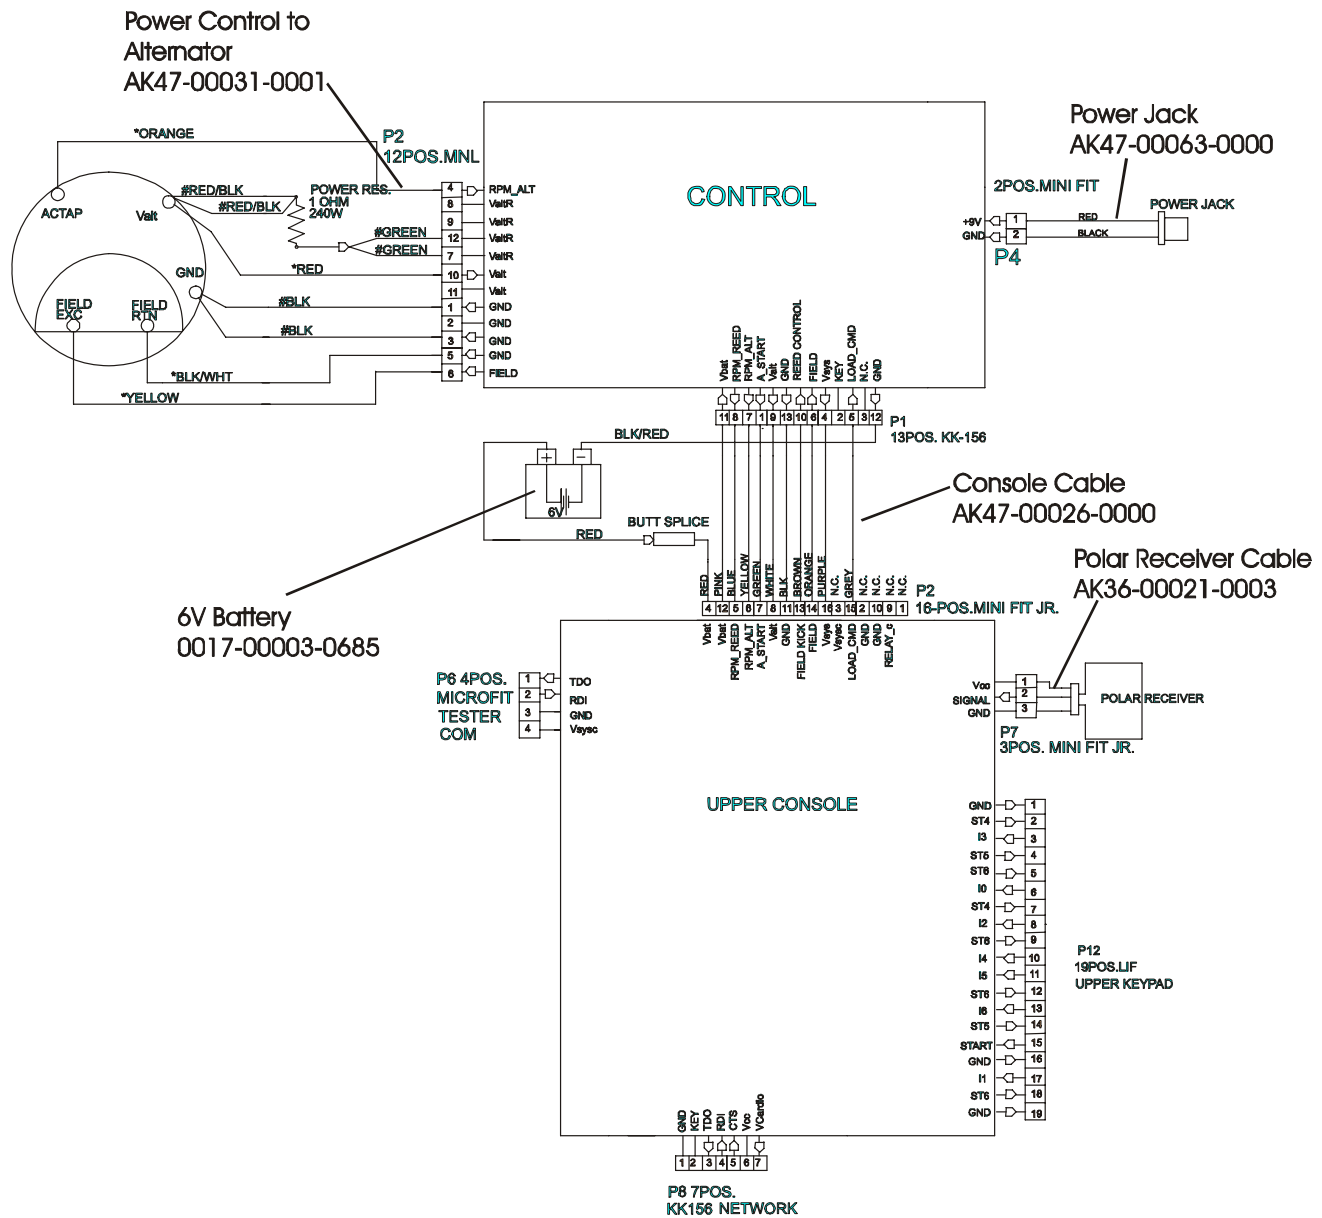

LifeFitness

ARCTIC SILVER 93S Stairclimber

Customer Support Services
PARTS MANUAL rev. 11/11/05

ARCTIC SILVER 93SW
REFERENCES

93S-0XXX-02
S/N ACD100000 and UP

OPERATION MANUAL	M051-00K47-A033
SERVICE NETWORK KIT	GK63-00002-0003
HARDWARE BAG	AK47-00106-0000
TOUCH UP PAINT: SPRAY CAN .5 OZ BOTTLE W/APPLICATOR .33 OZ PEN	0017-00008-0204 0017-00008-0205 0017-00008-0206
SERVICE MANUAL	M051-00K47-A013

93S-0XXX-02
S/N ACD100000 and UP

ARCTIC SILVER 93S
Clutch/Shaft/Pulley Assembly

93S-0XXX-02
S/N ACD100000 and UP

ARCTIC SILVER 93S
Left Clutch Assembly

93S-0XXX-02
S/N ACD100000 and UP

ARCTIC SILVER 93S
Crossover Pulley Assembly

93S-0XXX-02
S/N ACD100000 and UP

ARCTIC SILVER 93S
Alternator Assembly

93S-0XXX-02
S/N ACD100000 and UP

ARCTIC SILVER 93S
Guide Rollers

93S-0XXX-02
S/N ACD100000 and UP

ARCTIC SILVER 93S
Power Control Board & Resistor

93S-0XXX-02
S/N ACD10000 and UP

ARCTIC SILVER 93S
Polar Receiver Assembly

93S-0XXX-02
S/N ACD100000 and UP

ARCTIC SILVER 93S

Cables

93S-0XXX-02
S/N ACD10000 and UP

Description	Part Number
Domestic 120/60 Battery Charge w/Cord	118E-00001-0165
Universal Battery Charger w/o Line Cord	118E-00001-0166
Line Cord 220V/60Hz	0017-00003-0704
Line Cord 100V/50Hz	
Line Cord 240+	0017-00003-0918
Line Cord 220V/50Hz	0017-00003-0691
Line Cord 200V/50Hz	
Line Cord 230V/50Hz	
Line Cord 230V/50Hz	