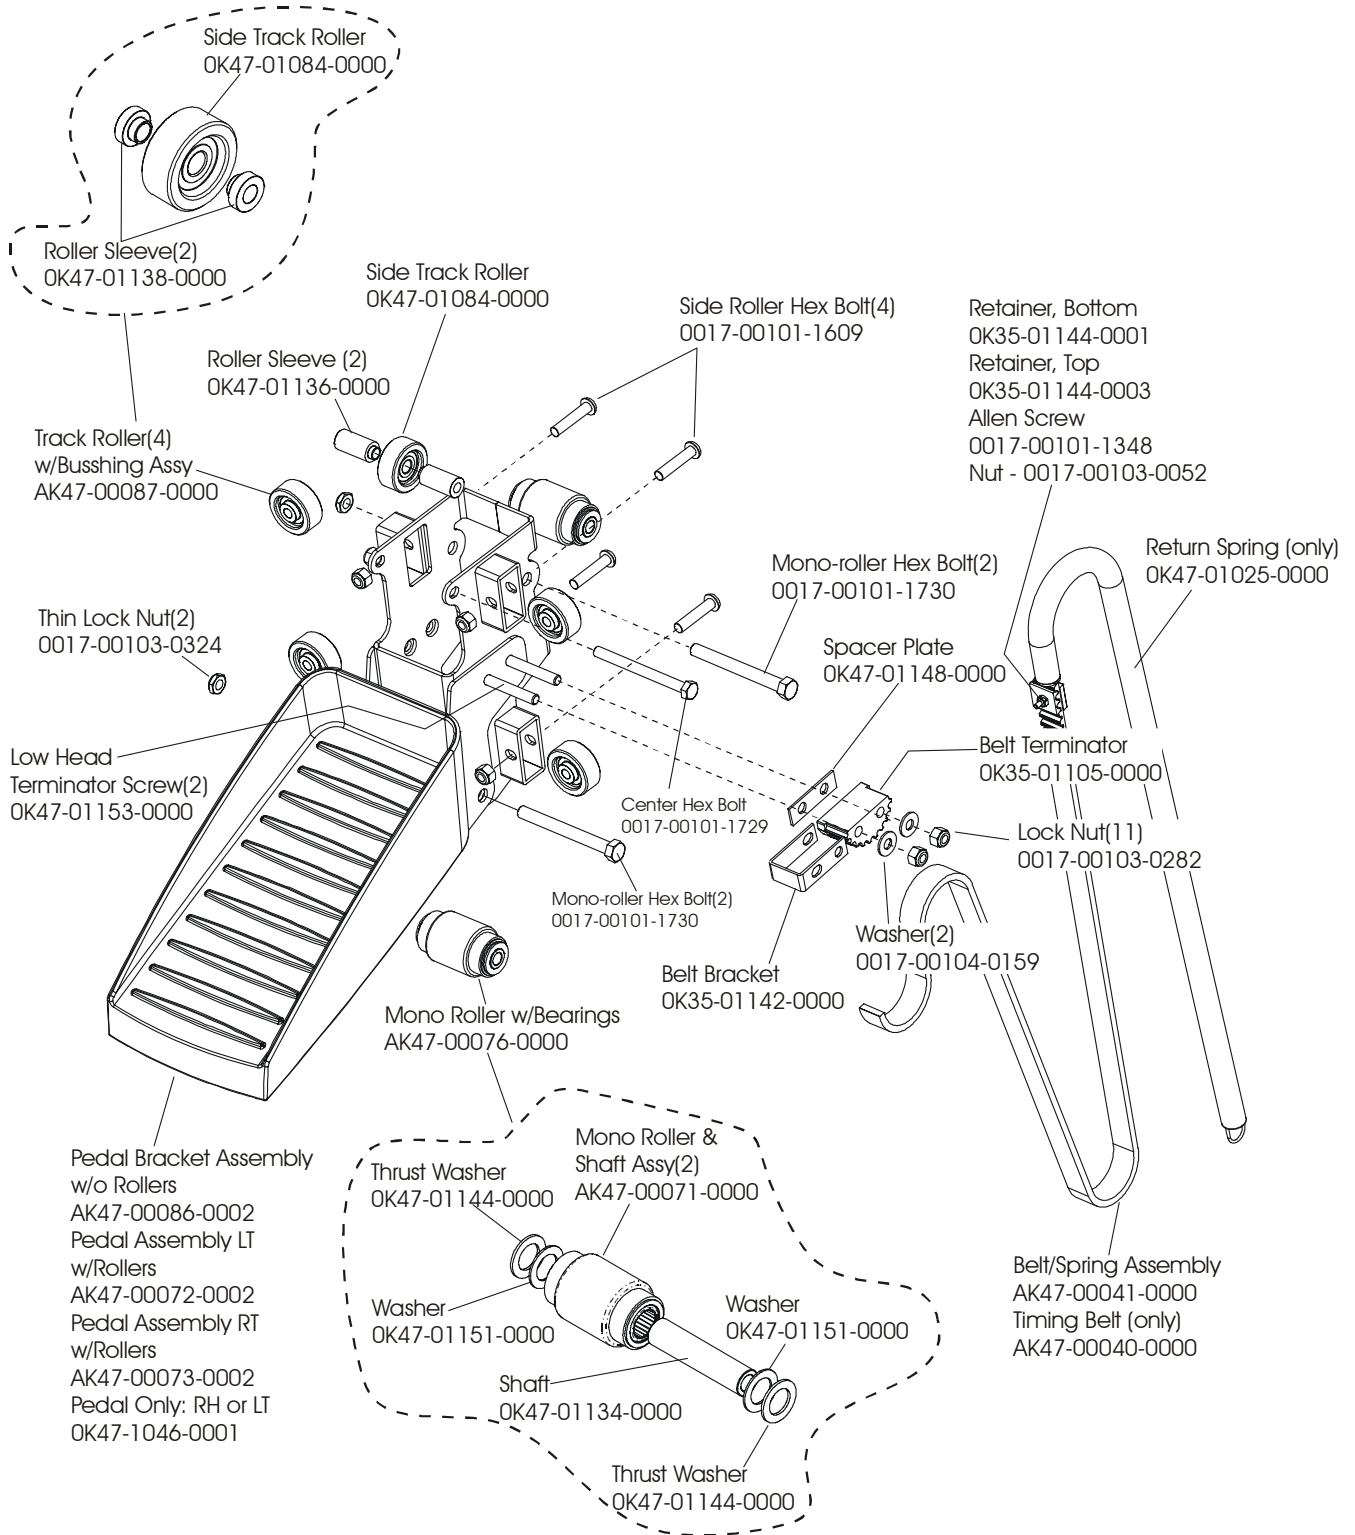

LifeFitness

ARCTIC SILVER 93S Stairclimber

Customer Support Services
PARTS MANUAL rev. 11/11/05

ARCTIC SILVER 93SW
REFERENCES

93S-0XXX-02
S/N ACD100000 and UP

OPERATION MANUAL	M051-00K47-A033
SERVICE NETWORK KIT	GK63-00002-0003
HARDWARE BAG	AK47-00106-0000
TOUCH UP PAINT: SPRAY CAN .5 OZ BOTTLE W/APPLICATOR .33 OZ PEN	0017-00008-0204 0017-00008-0205 0017-00008-0206
SERVICE MANUAL	M051-00K47-A013

ARCTIC SILVER 93S

Frame Components

93S-0XXX-02

S/N ACD100000 and UP

ARCTIC SILVER 93S
Shrouds and Pedal Tube

93S-0XXX-02
S/N ACD100000 and UP

ARCTIC SILVER 93S

Pedal Assembly

93S-0XXX-02
S/N ACD100000 and UP

ARCTIC SILVER 93S
Clutch/Shaft/Pulley Assembly

93S-0XXX-02
S/N ACD100000 and UP

ARCTIC SILVER 93S
Left Clutch Assembly

93S-0XXX-02
S/N ACD100000 and UP

ARCTIC SILVER 93S
Crossover Pulley Assembly

93S-0XXX-02
S/N ACD100000 and UP

ARCTIC SILVER 93S
Alternator Assembly

93S-0XXX-02
S/N ACD100000 and UP

ARCTIC SILVER 93S
Guide Rollers

93S-0XXX-02
S/N ACD100000 and UP

ARCTIC SILVER 93S
Power Control Board & Resistor