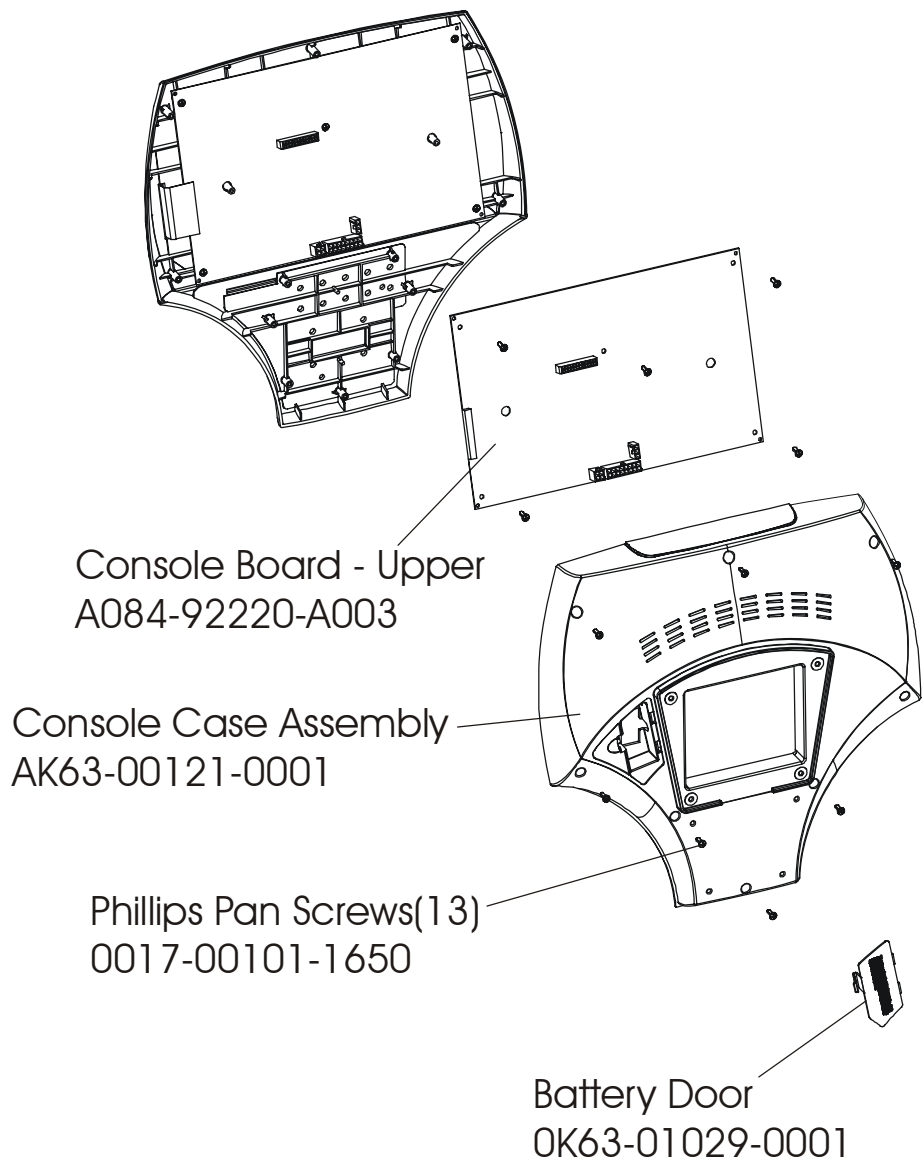

LifeFitness

ARCTIC SILVER 93S Stairclimber

Customer Support Services
PARTS MANUAL rev. 11/11/05

ARCTIC SILVER 93SW
REFERENCES

93S-0XXX-02
S/N ACD100000 and UP

OPERATION MANUAL	M051-00K47-A033
SERVICE NETWORK KIT	GK63-00002-0003
HARDWARE BAG	AK47-00106-0000
TOUCH UP PAINT: SPRAY CAN .5 OZ BOTTLE W/APPLICATOR .33 OZ PEN	0017-00008-0204 0017-00008-0205 0017-00008-0206
SERVICE MANUAL	M051-00K47-A013

	Page
CONSOLE COMPONENTS	4
FRAME COMPONENTS.....	5
SHROUDS AND PEDAL TUBE	6
PEDAL ASSEMBLY.....	7
CLUTCH,SHAFT/PULLEY ASSEMBLY	8
LEFT CLUTCH ASSEMBLY	9
CROSSOVER PULLEY ASSEMBLY	10
ALTERNATOR ASSEMBLY.....	11
GUIDE ROLLERS	12
POWER CONTROL BOARD & RESISTORS	13
POLAR RECEIVER CAP	14
CABLES.....	15

ARCTIC SILVER 93S
Console and Related Components

93S-0XXX-02
S/N ACD100000 and UP

Console Assembly	Overlay/Bezel/Switch Assy.
AK47-00095-0001 Eng Met	AK47-00099-0001 Eng Met
AK47-00095-0003 Ger Met	AK47-00099-0003 Ger Met
AK47-00095-0004 Spn Met	AK47-00099-0004 Spn Met
AK47-00095-0006 Jap Met	AK47-00099-0006 Jap Met
AK47-00095-0007 Frn Met	AK47-00099-0007 Frn Met
AK47-00095-0008 Itl Met	AK47-00099-0008 Itl Met
AK47-00095-0009 Dut Met	AK47-00099-0009 Dut Met
AK47-00095-0010 Por Met	AK47-00099-0010 Por Met

93S-0XXX-02
S/N ACD100000 and UP

ARCTIC SILVER 93S
Clutch/Shaft/Pulley Assembly

93S-0XXX-02
S/N ACD100000 and UP

ARCTIC SILVER 93S
Left Clutch Assembly

93S-0XXX-02
S/N ACD100000 and UP

ARCTIC SILVER 93S
Crossover Pulley Assembly